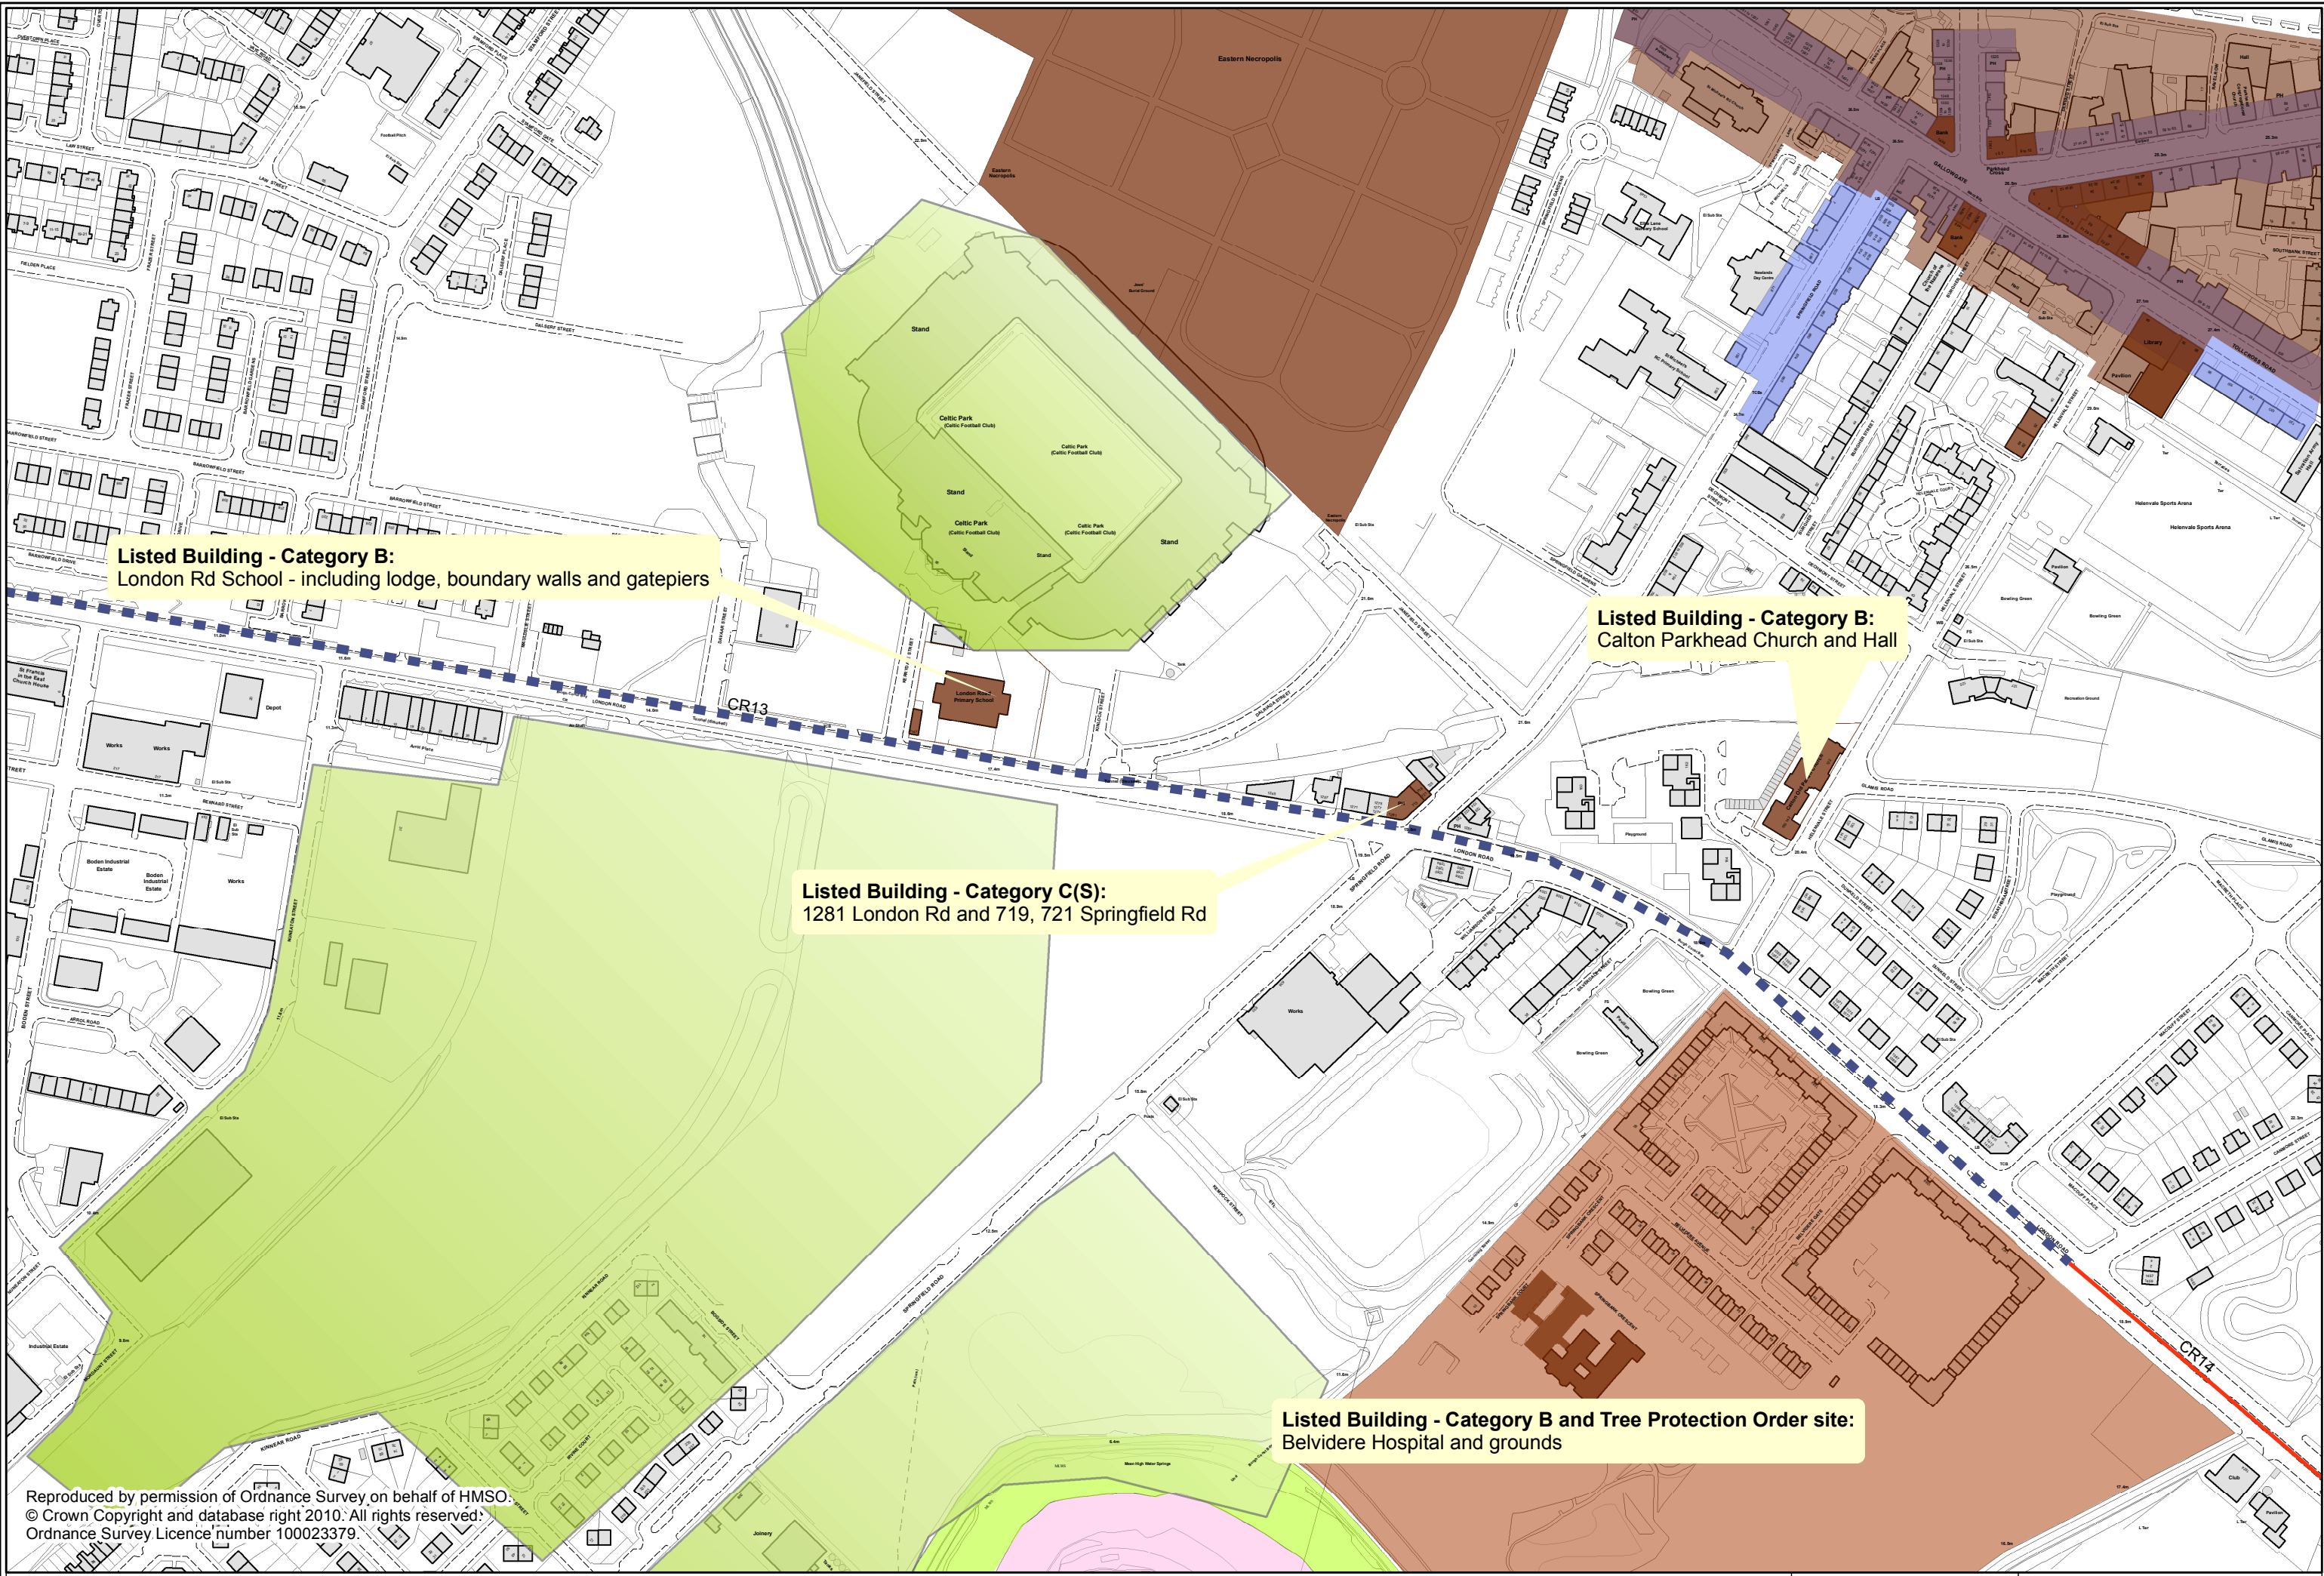

Appendix FF: Games Route Network Journey No.1

Listed Building - Category B:
Tollcross House Lodge

Listed Building - Category A:
Tollcross House

Listed Building - Category B:
Tollcross House Conservatory

Listed Building - Category C(S):
East Lodge

Site of Special Landscape Importance;
Tollcross Park

Listed Building - Category B:
St Margaret's Tollcross Church - including boundary walls, gates and railings

Reproduced by permission of Ordnance Survey on behalf of HMSO.
© Crown Copyright and database right 2010. All rights reserved.
Ordnance Survey Licence number 100023379.

Listed Building - Category B and Tree Protection Order site:
Belvidere Hospital and grounds

Reproduced by permission of Ordnance Survey on behalf of HMSO.
© Crown Copyright and database right 2010. All rights reserved.
Ordnance Survey Licence number 100023379.